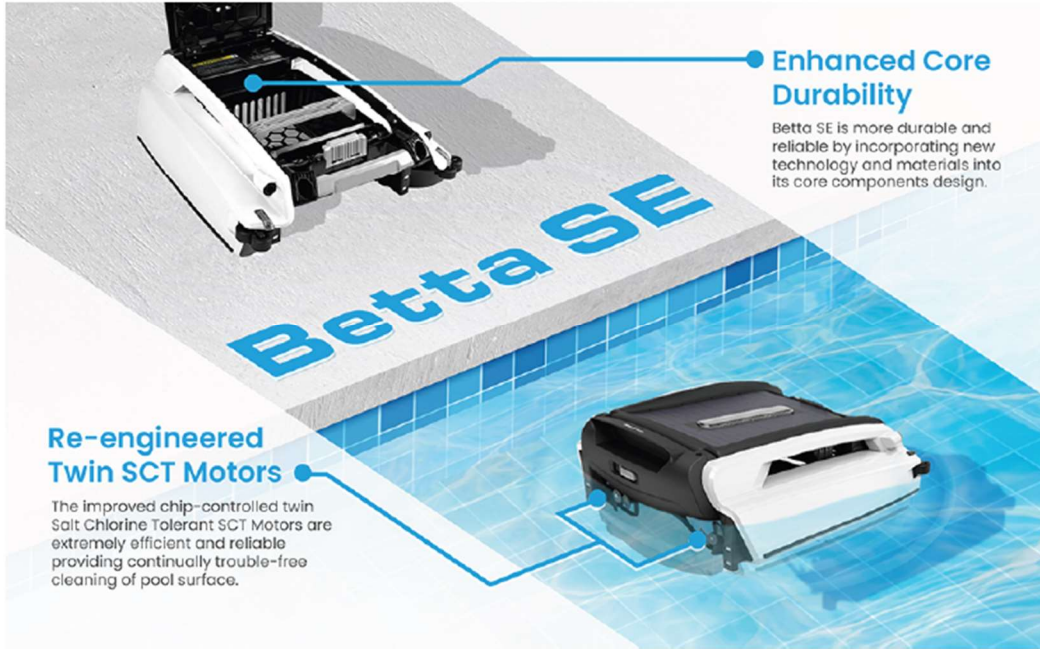

Meet The All New Beta SE

Enhanced Core Durability

Betta SE is more durable and reliable by incorporating new technology and materials into its core components design.

Re-engineered Twin SCT Motors

The improved chip-controlled twin Salt Chlorine Tolerant SCT Motors are extremely efficient and reliable providing continually trouble-free cleaning of pool surface.